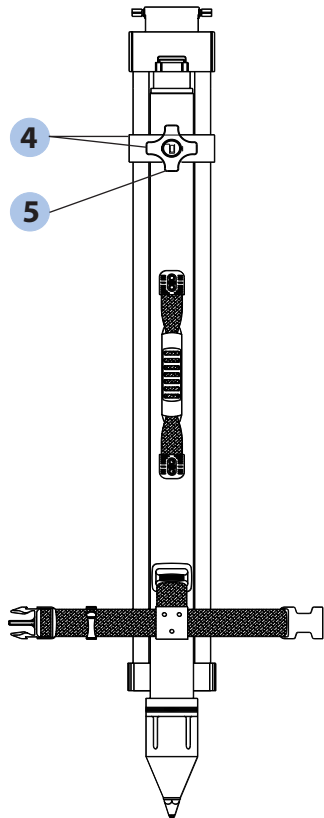

Standard Quick Clamp (#90550)

Standard Screw Clamp (#90551)

Standard Dual Clamp (#90553)

Tall Quick/Dual Clamp (#90560)

Tall Screw/Dual Clamp (#90561)

Fixed Leg (#90570)

Tri-Max Tripod Parts List

Item #	Part No.	Description
1	91610	Tri-Max Snap Head Cover
2	91705	Tri-Max Quick Clamp Assembly (#90550/#90553/#90560)
3	91711	Tri-Max Quick Clamp Handle (#90550/#90553/#90560)
4	91706	Tri-Max Screw Clamp Assembly (#90551/#90561)
5	91710	Tri-Max Screw Clamp (#90551/#90561)
6	91725	Tri-Max Standard Outer Leg (In House Repair)
7	91721	Tri-Max Standard Center Leg (with handle)
8	91720	Tri-Max Standard Center Leg (without handle) (not shown)
9	91701	Tri-Max Tripod Foot
10	91700	Tri-Max Tripod Point
11	91735	Tri-Max Tall Outer Leg (In House Repair)
12	91731	Tri-Max Tall Center Leg (with handle)
13	91730	Tri-Max Tall Center Leg (without handle) (not shown)
14	91749	Tri-Max Bell Complete Assembly
15	91751	Tri-Max Bell Retainer Assembly
16	91750	Tri-Max Bell Replacement
17	91715	Tri-Max Kick Back Retaining Strap
18	91716	Tri-Max Strap Kit