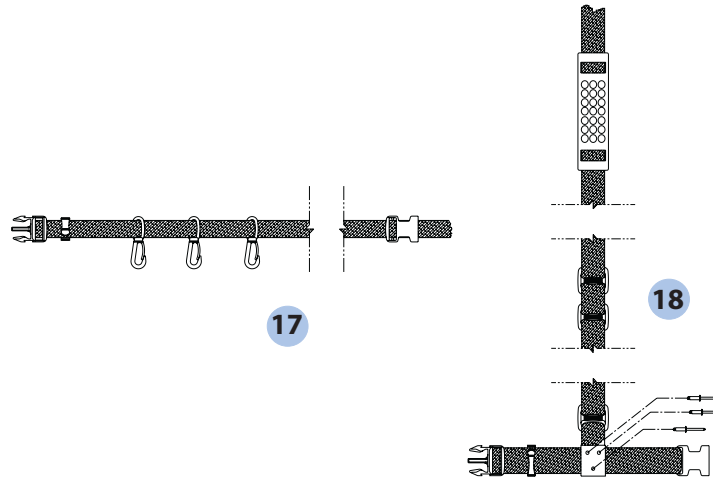

Standard Quick Clamp (#90550)

Standard Screw Clamp (#90551)

Standard Dual Clamp (#90553)

Tall Quick/Dual Clamp (#90560)

Tall Screw/Dual Clamp (#90561)

Fixed Leg (#90570)

Tri-Max Tripod Parts List

Item #	Part No.	Description
1	91610	Tri-Max Snap Head Cover
2	91705	Tri-Max Quick Clamp Assembly (#90550/#90553/#90560)
3	91711	Tri-Max Quick Clamp Handle (#90550/#90553/#90560)
4	91706	Tri-Max Screw Clamp Assembly (#90551/#90561)
5	91710	Tri-Max Screw Clamp (#90551/#90561)
6	91725	Tri-Max Standard Outer Leg (In House Repair)
7	91721	Tri-Max Standard Center Leg (with handle)
8	91720	Tri-Max Standard Center Leg (without handle) (not shown)
9	91701	Tri-Max Tripod Foot
10	91700	Tri-Max Tripod Point
11	91735	Tri-Max Tall Outer Leg (In House Repair)
12	91731	Tri-Max Tall Center Leg (with handle)
13	91730	Tri-Max Tall Center Leg (without handle) (not shown)
14	91749	Tri-Max Bell Complete Assembly
15	91751	Tri-Max Bell Retainer Assembly
16	91750	Tri-Max Bell Replacement
17	91715	Tri-Max Kick Back Retaining Strap
18	91716	Tri-Max Strap Kit