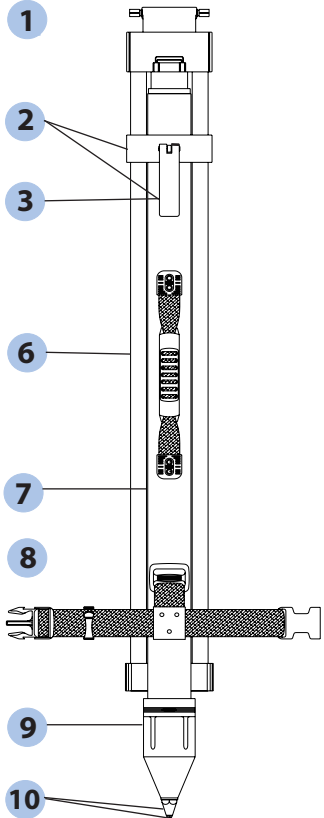

Standard Quick Clamp (#90550)

Standard Screw Clamp (#90551)

Standard Dual Clamp (#90553)

Tall Quick/Dual Clamp (#90560)

Tall Screw/Dual Clamp (#90561)

Fixed Leg (#90570)

Tri-Max Tripod Parts List

Item #	Part No.	Description
1	91610	Tri-Max Snap Head Cover
2	91705	Tri-Max Quick Clamp Assembly (#90550/#90553/#90560)
3	91711	Tri-Max Quick Clamp Handle (#90550/#90553/#90560)
4	91706	Tri-Max Screw Clamp Assembly (#90551/#90561)
5	91710	Tri-Max Screw Clamp (#90551/#90561)
6	91725	Tri-Max Standard Outer Leg (In House Repair)
7	91721	Tri-Max Standard Center Leg (with handle)
8	91720	Tri-Max Standard Center Leg (without handle) (not shown)
9	91701	Tri-Max Tripod Foot
10	91700	Tri-Max Tripod Point
11	91735	Tri-Max Tall Outer Leg (In House Repair)
12	91731	Tri-Max Tall Center Leg (with handle)
13	91730	Tri-Max Tall Center Leg (without handle) (not shown)
14	91749	Tri-Max Bell Complete Assembly
15	91751	Tri-Max Bell Retainer Assembly
16	91750	Tri-Max Bell Replacement
17	91715	Tri-Max Kick Back Retaining Strap
18	91716	Tri-Max Strap Kit