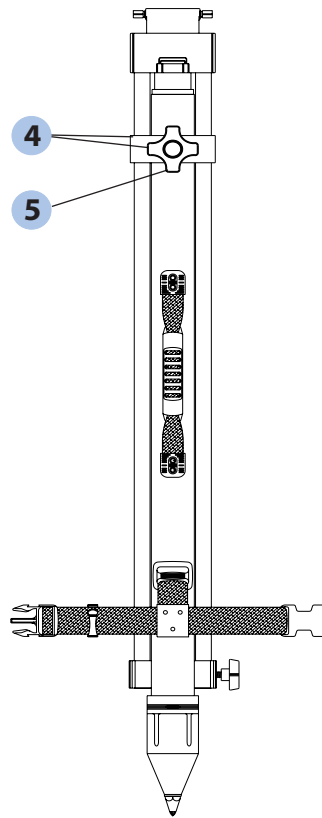

Standard Quick Clamp (#90550)

Standard Screw Clamp (#90551)

Standard Dual Clamp (#90553)

Tall Quick/Dual Clamp (#90560)

Tall Screw/Dual Clamp (#90561)

Fixed Leg (#90570)

Tri-Max Tripod Parts List

Item #	Part No.	Description
1	91610	Tri-Max Snap Head Cover
2	91705	Tri-Max Quick Clamp Assembly (#90550/#90553/#90560)
3	91711	Tri-Max Quick Clamp Handle (#90550/#90553/#90560)
4	91706	Tri-Max Screw Clamp Assembly (#90551/#90561)
5	91710	Tri-Max Screw Clamp (#90551/#90561)
6	91725	Tri-Max Standard Outer Leg (In House Repair)
7	91721	Tri-Max Standard Center Leg (with handle)
8	91720	Tri-Max Standard Center Leg (without handle) (not shown)
9	91701	Tri-Max Tripod Foot
10	91700	Tri-Max Tripod Point
11	91735	Tri-Max Tall Outer Leg (In House Repair)
12	91731	Tri-Max Tall Center Leg (with handle)
13	91730	Tri-Max Tall Center Leg (without handle) (not shown)
14	91749	Tri-Max Bell Complete Assembly
15	91751	Tri-Max Bell Retainer Assembly
16	91750	Tri-Max Bell Replacement
17	91715	Tri-Max Kick Back Retaining Strap
18	91716	Tri-Max Strap Kit