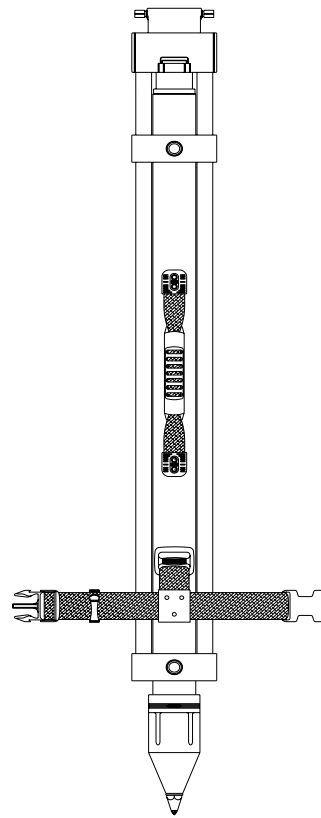

Standard Quick Clamp (#90550)

Standard Screw Clamp (#90551)

Standard Dual Clamp (#90553)

Tall Quick/Dual Clamp (#90560)

Tall Screw/Dual Clamp (#90561)

Fixed Leg (#90570)

Tri-Max Tripod Parts List

Item #	Part No.	Description
1	91610	Tri-Max Snap Head Cover
2	91705	Tri-Max Quick Clamp Assembly (#90550/#90553/#90560)
3	91711	Tri-Max Quick Clamp Handle (#90550/#90553/#90560)
4	91706	Tri-Max Screw Clamp Assembly (#90551/#90561)
5	91710	Tri-Max Screw Clamp (#90551/#90561)
6	91725	Tri-Max Standard Outer Leg (In House Repair)
7	91721	Tri-Max Standard Center Leg (with handle)
8	91720	Tri-Max Standard Center Leg (without handle) (not shown)
9	91701	Tri-Max Tripod Foot
10	91700	Tri-Max Tripod Point
11	91735	Tri-Max Tall Outer Leg (In House Repair)
12	91731	Tri-Max Tall Center Leg (with handle)
13	91730	Tri-Max Tall Center Leg (without handle) (not shown)
14	91749	Tri-Max Bell Complete Assembly
15	91751	Tri-Max Bell Retainer Assembly
16	91750	Tri-Max Bell Replacement
17	91715	Tri-Max Kick Back Retaining Strap
18	91716	Tri-Max Strap Kit