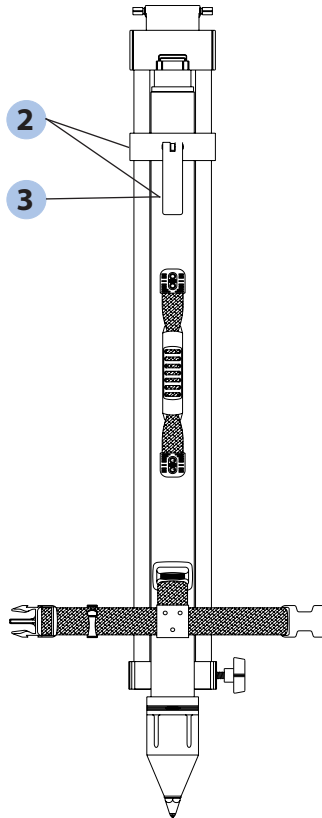

Standard Quick Clamp (#90550)

Standard Screw Clamp (#90551)

Standard Dual Clamp (#90553)

Tall Quick/Dual Clamp (#90560)

Tall Screw/Dual Clamp (#90561)

Fixed Leg (#90570)

Tri-Max Tripod Parts List

Item #	Part No.	Description
1	91610	Tri-Max Snap Head Cover
2	91705	Tri-Max Quick Clamp Assembly (#90550/#90553/#90560)
3	91711	Tri-Max Quick Clamp Handle (#90550/#90553/#90560)
4	91706	Tri-Max Screw Clamp Assembly (#90551/#90561)
5	91710	Tri-Max Screw Clamp (#90551/#90561)
6	91725	Tri-Max Standard Outer Leg (In House Repair)
7	91721	Tri-Max Standard Center Leg (with handle)
8	91720	Tri-Max Standard Center Leg (without handle) (not shown)
9	91701	Tri-Max Tripod Foot
10	91700	Tri-Max Tripod Point
11	91735	Tri-Max Tall Outer Leg (In House Repair)
12	91731	Tri-Max Tall Center Leg (with handle)
13	91730	Tri-Max Tall Center Leg (without handle) (not shown)
14	91749	Tri-Max Bell Complete Assembly
15	91751	Tri-Max Bell Retainer Assembly
16	91750	Tri-Max Bell Replacement
17	91715	Tri-Max Kick Back Retaining Strap
18	91716	Tri-Max Strap Kit