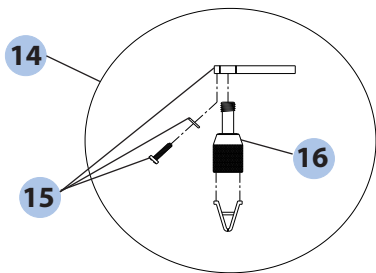

Standard Quick Clamp (#90550)

Standard Screw Clamp (#90551)

Standard Dual Clamp (#90553)

Tall Quick/Dual Clamp (#90560)

Tall Screw/Dual Clamp (#90561)

Fixed Leg (#90570)

Tri-Max Tripod Parts List

Item #	Part No.	Description
1	91610	Tri-Max Snap Head Cover
2	91705	Tri-Max Quick Clamp Assembly (#90550/#90553/#90560)
3	91711	Tri-Max Quick Clamp Handle (#90550/#90553/#90560)
4	91706	Tri-Max Screw Clamp Assembly (#90551/#90561)
5	91710	Tri-Max Screw Clamp (#90551/#90561)
6	91725	Tri-Max Standard Outer Leg (In House Repair)
7	91721	Tri-Max Standard Center Leg (with handle)
8	91720	Tri-Max Standard Center Leg (without handle) (not shown)
9	91701	Tri-Max Tripod Foot
10	91700	Tri-Max Tripod Point
11	91735	Tri-Max Tall Outer Leg (In House Repair)
12	91731	Tri-Max Tall Center Leg (with handle)
13	91730	Tri-Max Tall Center Leg (without handle) (not shown)
14	91749	Tri-Max Bell Complete Assembly
15	91751	Tri-Max Bell Retainer Assembly
16	91750	Tri-Max Bell Replacement
17	91715	Tri-Max Kick Back Retaining Strap
18	91716	Tri-Max Strap Kit