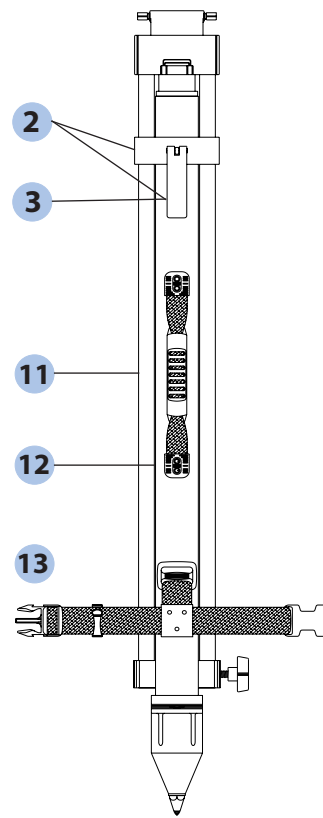

Standard Quick Clamp (#90550)

Standard Screw Clamp (#90551)

Standard Dual Clamp (#90553)

Tall Quick/Dual Clamp (#90560)

Tall Screw/Dual Clamp (#90561)

Fixed Leg (#90570)

Tri-Max Tripod Parts List

Item #	Part No.	Description
1	91610	Tri-Max Snap Head Cover
2	91705	Tri-Max Quick Clamp Assembly (#90550/#90553/#90560)
3	91711	Tri-Max Quick Clamp Handle (#90550/#90553/#90560)
4	91706	Tri-Max Screw Clamp Assembly (#90551/#90561)
5	91710	Tri-Max Screw Clamp (#90551/#90561)
6	91725	Tri-Max Standard Outer Leg (In House Repair)
7	91721	Tri-Max Standard Center Leg (with handle)
8	91720	Tri-Max Standard Center Leg (without handle) (not shown)
9	91701	Tri-Max Tripod Foot
10	91700	Tri-Max Tripod Point
11	91735	Tri-Max Tall Outer Leg (In House Repair)
12	91731	Tri-Max Tall Center Leg (with handle)
13	91730	Tri-Max Tall Center Leg (without handle) (not shown)
14	91749	Tri-Max Bell Complete Assembly
15	91751	Tri-Max Bell Retainer Assembly
16	91750	Tri-Max Bell Replacement
17	91715	Tri-Max Kick Back Retaining Strap
18	91716	Tri-Max Strap Kit